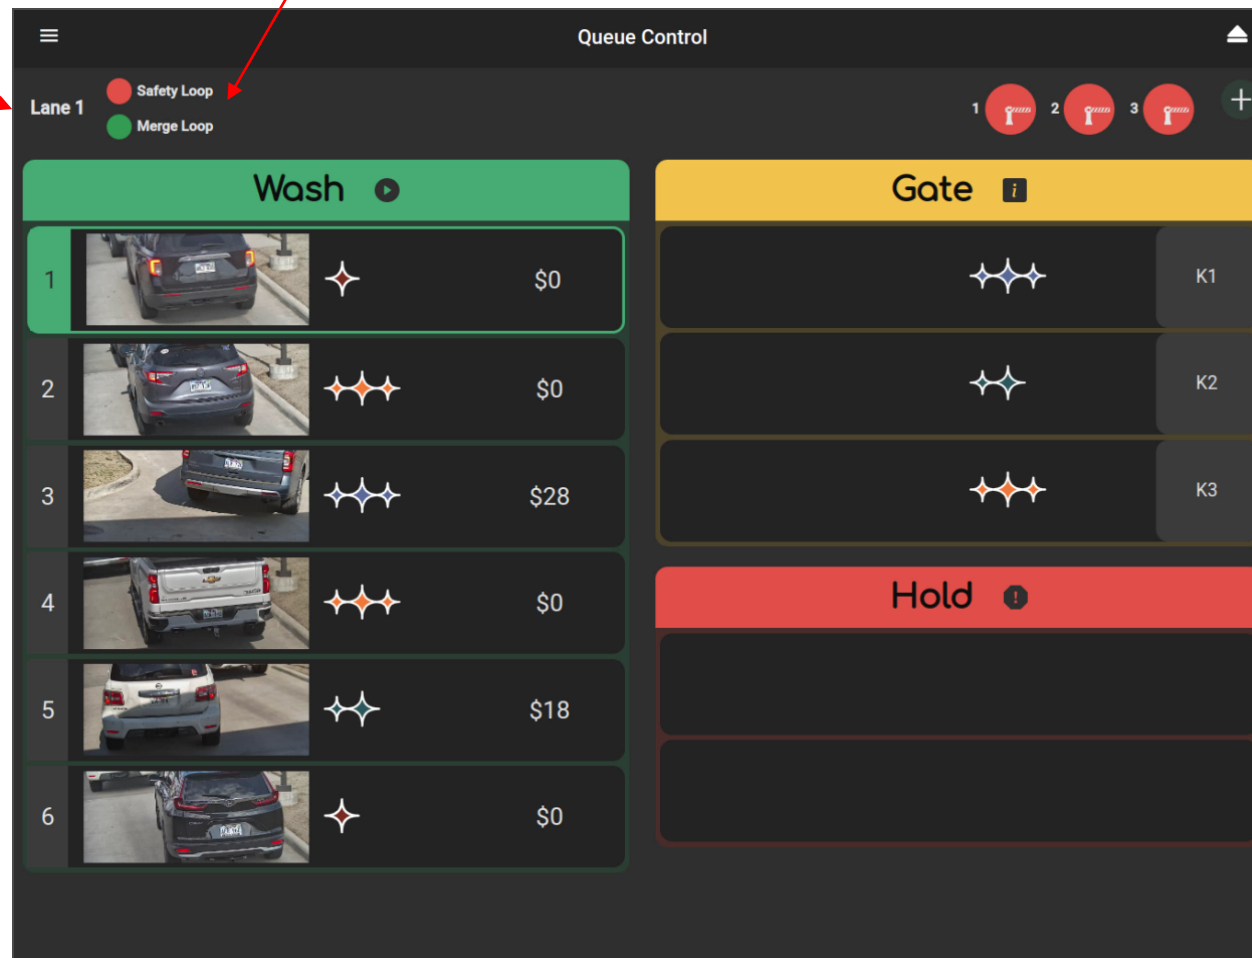

The Visual Queue Manager (VQM) is accessible from any permitted device. The commonly used hardware would be a dedicated terminal near the entrance, loading, or management area of the tunnel. However, managers, or key personnel can access the VQM from a tablet or cell phone while being mobile at the wash.

For the active gate, the loop status is shown via color indicator.

See the status of each gate as well as open/close gates on demand.

The eject button allows you to eject a wash.

The active gate is indicated here.

Selecting the Insert Wash button permits the addition of a wash into queue. Once in queue, the wash can be reordered via drag and drop.

The wash queue shows the picture of the vehicles waiting to enter the tunnel with their corresponding wash tier. Vehicles in the wash queue can be re-ordered via drag and drop.

The gate queue shows the wash tier purchased at the pay station pending release to the wash queue.

The hold queue is where you can place vehicles that are not ready to enter the tunnel.